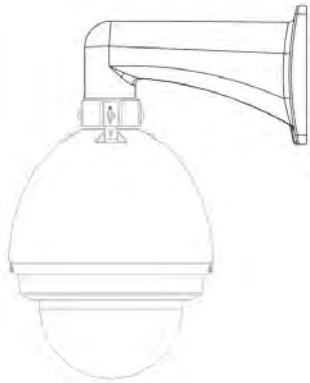

Applications

Work with: